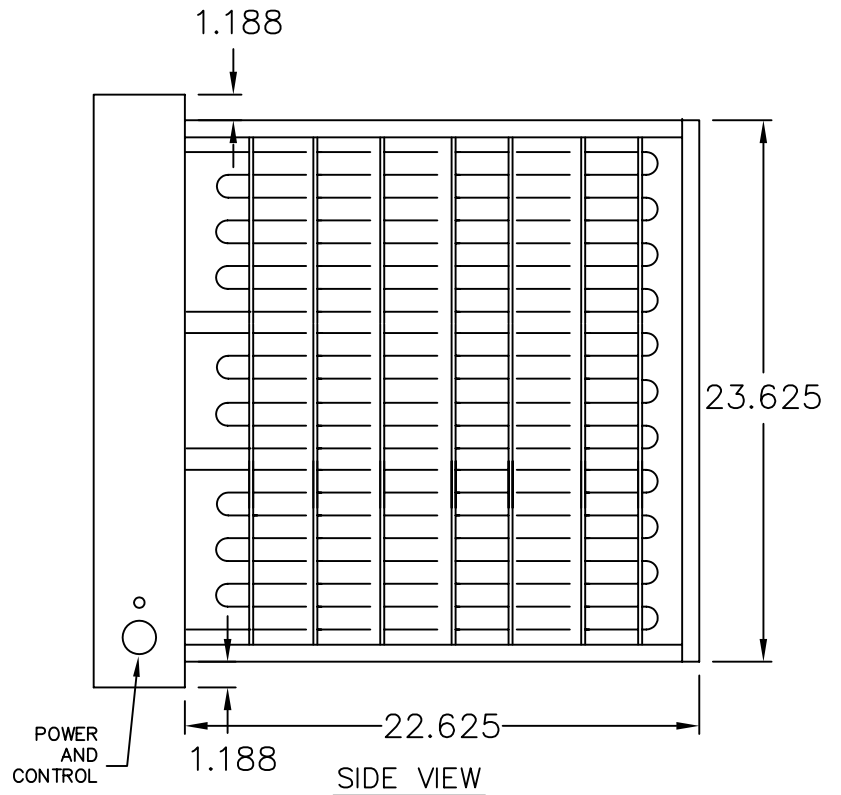

FRONT VIEW

TOP VIEW

WARREN TECHNOLOGY INC.

Aprv: D.GREENOUGH

Dwg: FEB. 24, 2004

Date: RUP\EC\EC22 VIEW

MODEL NO. EC-22
 36 KW, 208/3
 22.75"W X 24"H DUCT
 3 STEPS
 WARREN #WEC22RP3603