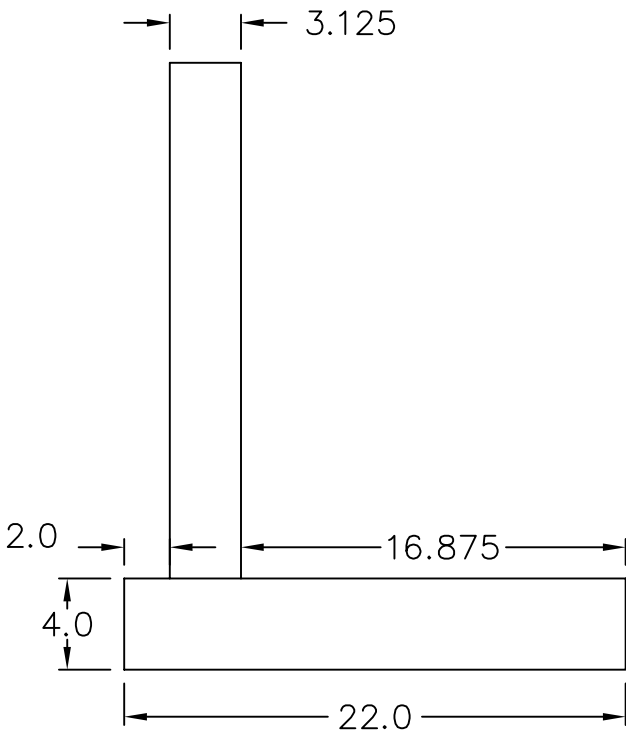

FRONT VIEW

TOP VIEW

WARREN TECHNOLOGY INC.

Aprv: D.GREENOUGH

Dwg: FEB. 24, 2004

Date: RUP\EC\EC22 VIEW

MODEL NO. EC-22
 36 KW, 208/3
 22.75"W X 24"H DUCT
 3 STEPS
 WARREN #WEC22RP3603