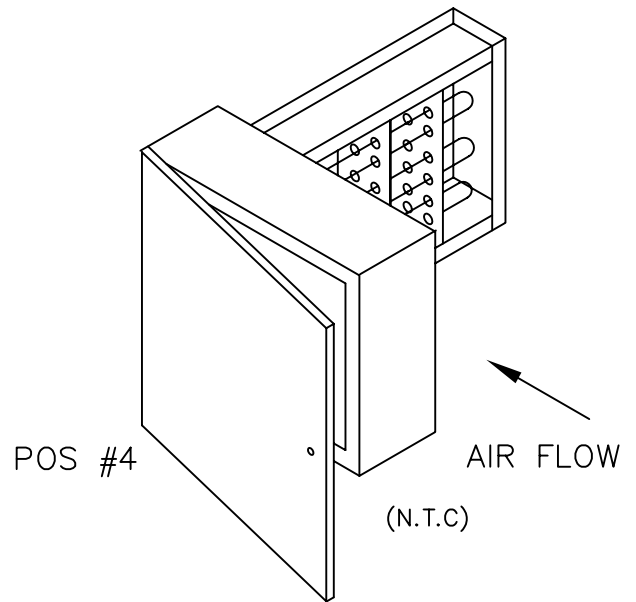

FRONT VIEW

TOP VIEW

WARREN TECHNOLOGY INC.

Aprv: D.GREENOUGH

Dwg: FEB. 24, 2004

Date: RUP\EC\EC22 VIEW

MODEL NO. EC-22
 36 KW, 208/3
 22.75"W X 24"H DUCT
 3 STEPS
 WARREN #WEC22RP3603